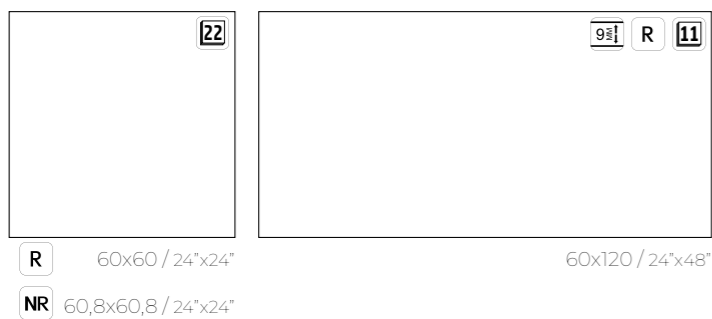

60x120 / 24"x48"

\*Más info / More info

Característica técnicas / Technical features

Formatos / Sizes

Wall tiles 60x60 Inedit Perla / 60x120 Inedit Blanco  
Floor tiles 60x60 Inedit Perla

Colores / Colours