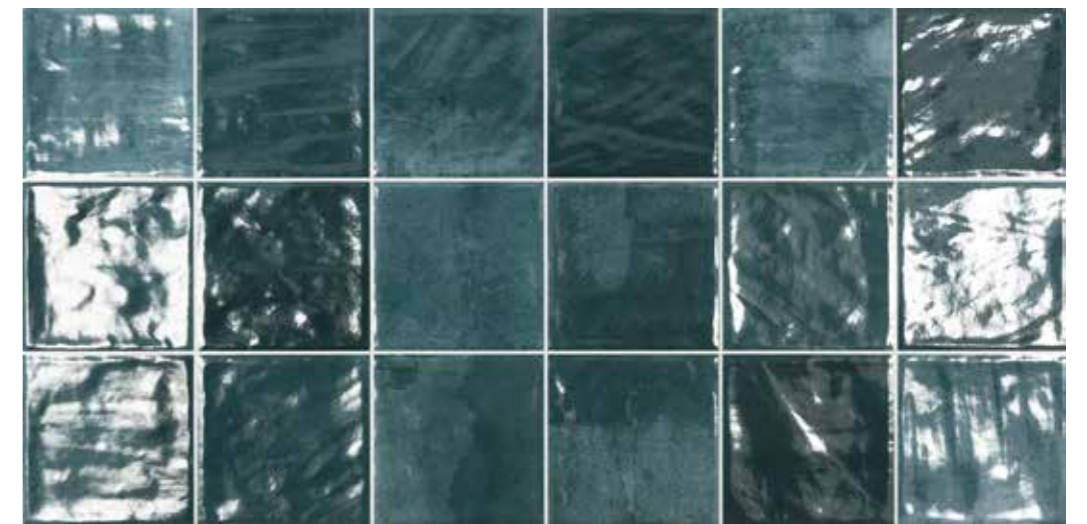

Cool

Rev: Cool Blue 31,6x60 / Manley Blanco, Negro 30x60
Pav: Bergen Natural 20x120

Cool Blue

Característica técnicas/ Technical features

31,6x60
12,4"x24"

Packing list

Formato/Size	pz/cj	m² /cj	kg / cj	cj/pl	m2 /pl	kg / pl
31,6x60	8	1,52	26	48	72,96	1268

Código de tarifa / Price list

Formato/Size	Código de tarifa / Price list
31,6x60	RB0655