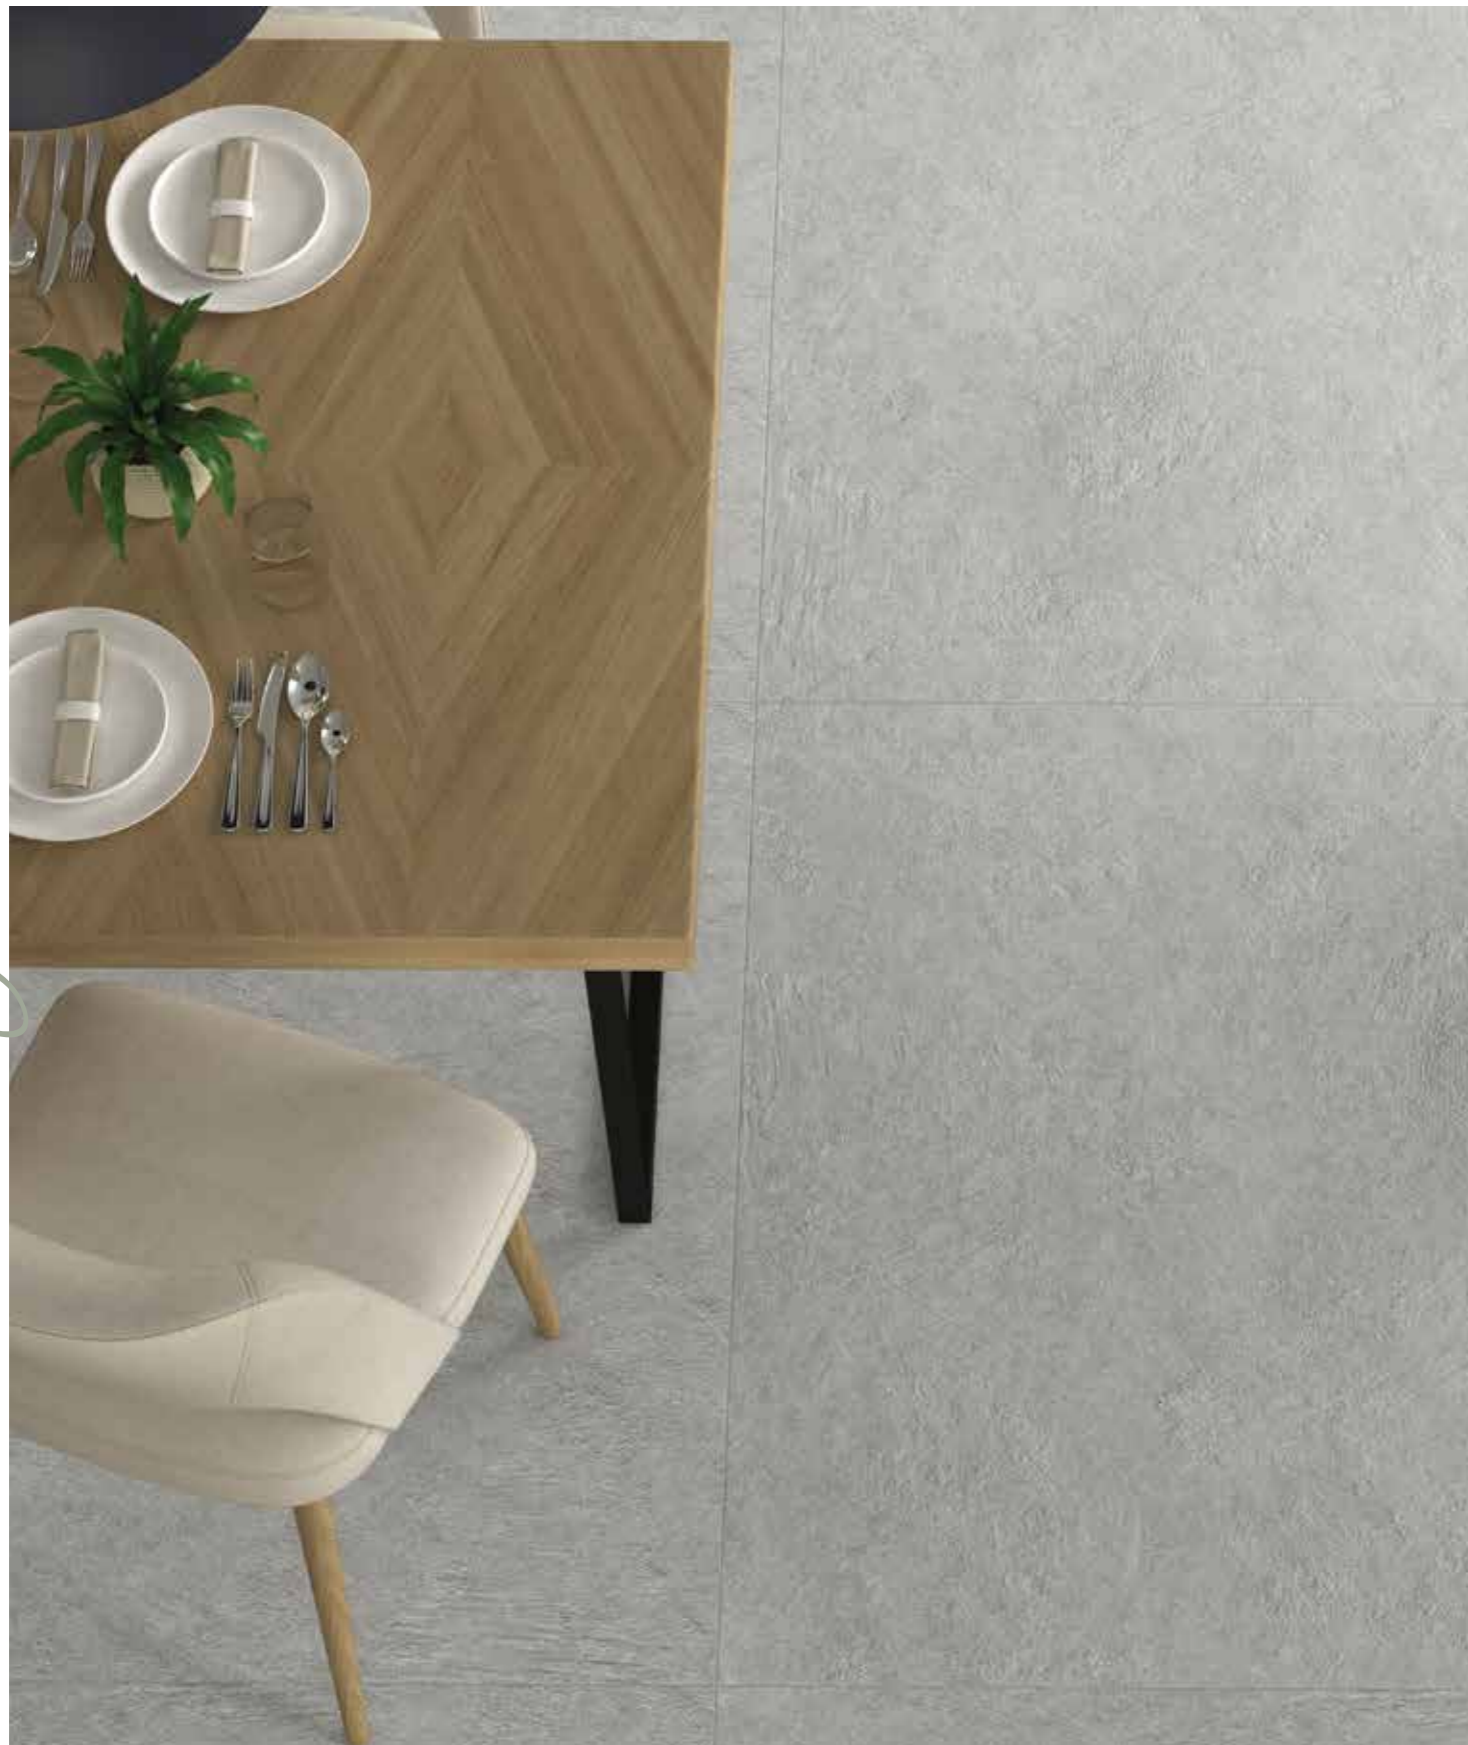

ecoceramic 
cerámica

CATALOGUE

Full Body

PORCELÁNICO - REVESTIMIENTO - PAVIMENTO
 PORCELAIN TILES - WALL TILES - FLOOR TILES

Full Body

Wall Tile: Infinity Gris - Mosaic: Malla Aurea Infinity Perla 60x120 / 24"x48"
 Floor Tile: Infinity Marengo 120x120 / 48"x48"