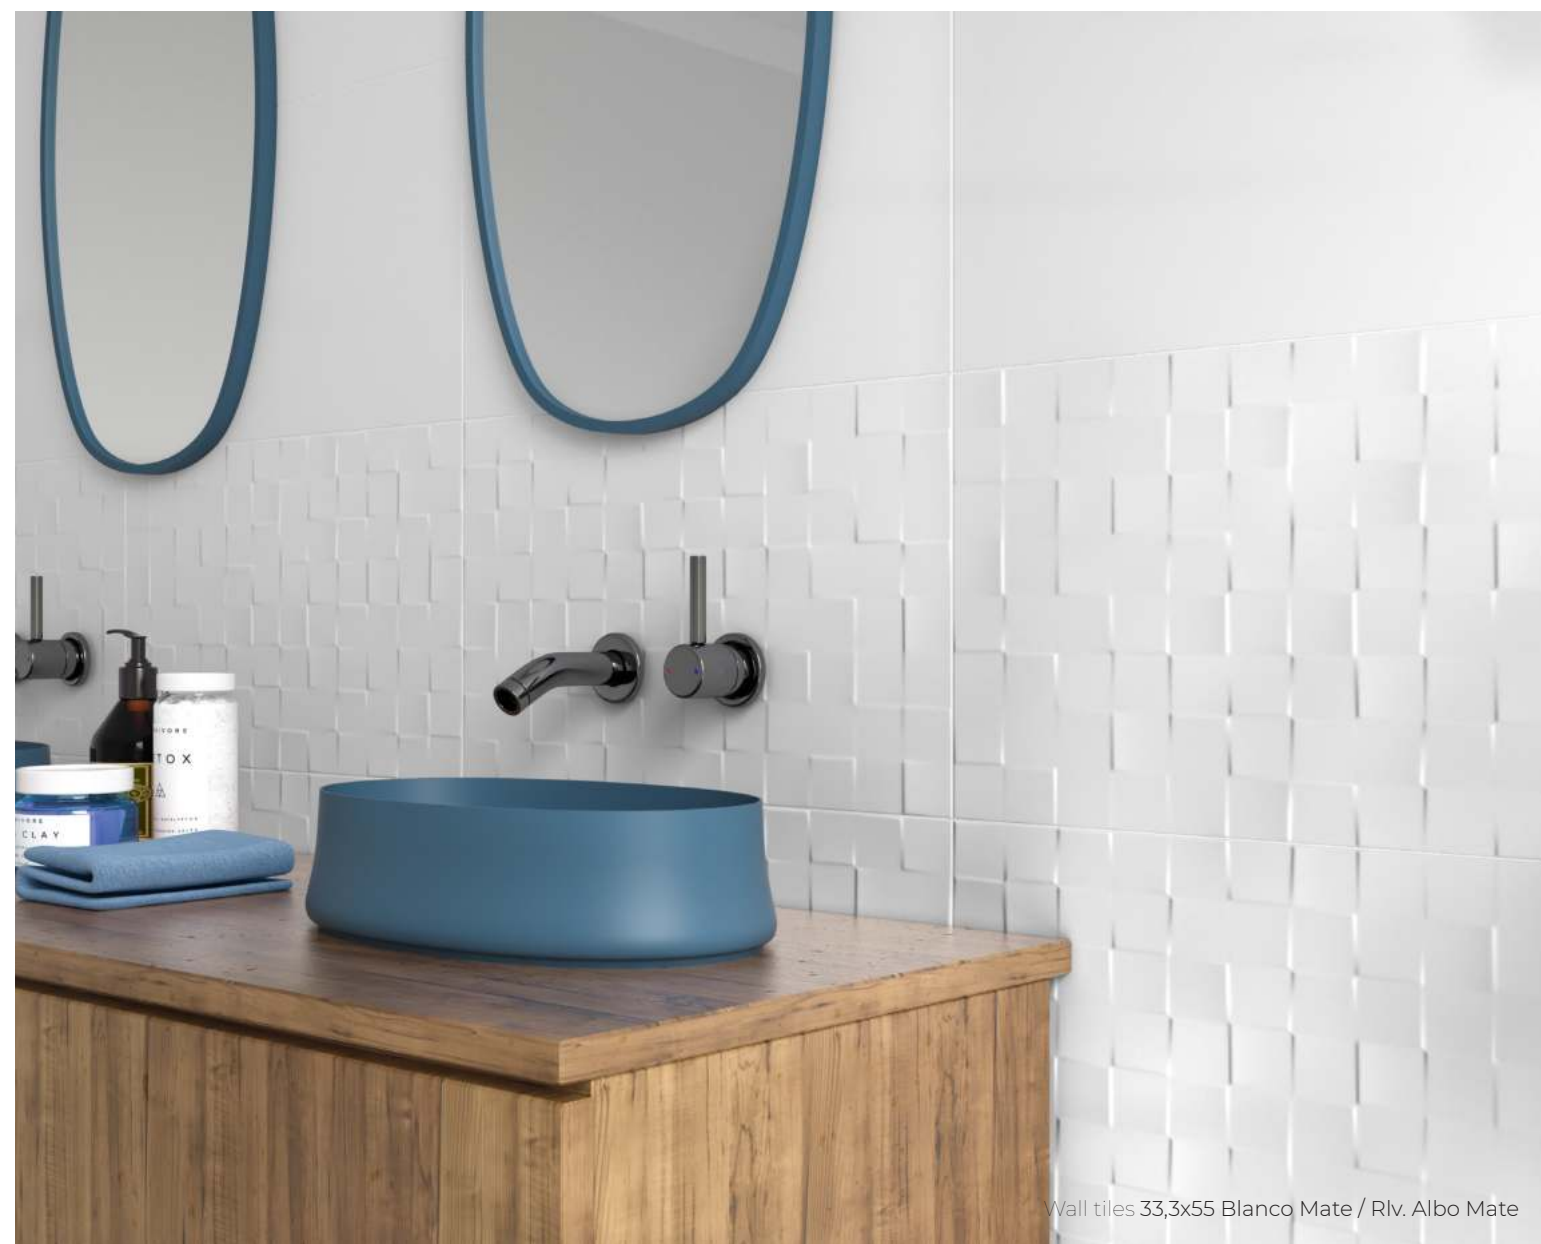

blancos

Característica técnicas / Technical features

Formatos / Sizes

*Más info / More info

Colores / Colours

Packing list

Formato/Size	pz/cj	m² /cj	kg / cj	cj/pl	m2 /pl	kg / pl
20x60	9	1,08	17,90	80	86,4	1452
25x50	16	2	26,5	48	96	1292
25x70	9	1,58	24,64	56	88,48	1400
31,6x60	8	1,52	26	48	72,96	1268
33,3x55	10	1,84	28	48	88,32	1364
30x90	7	1,90	30,5	48	91,20	1480

Código de tarifa / Price list

Formato/Size	Código de tarifa /Price list
20x60	RM0670 / RB0670
25x50	RM0588 / RB0588
25x70	RM0185 / RB0185
31,6x60	RM0655 / RB0655
33,3x55	RM0870 / RB0870
30x90	RM0938 / RB0938