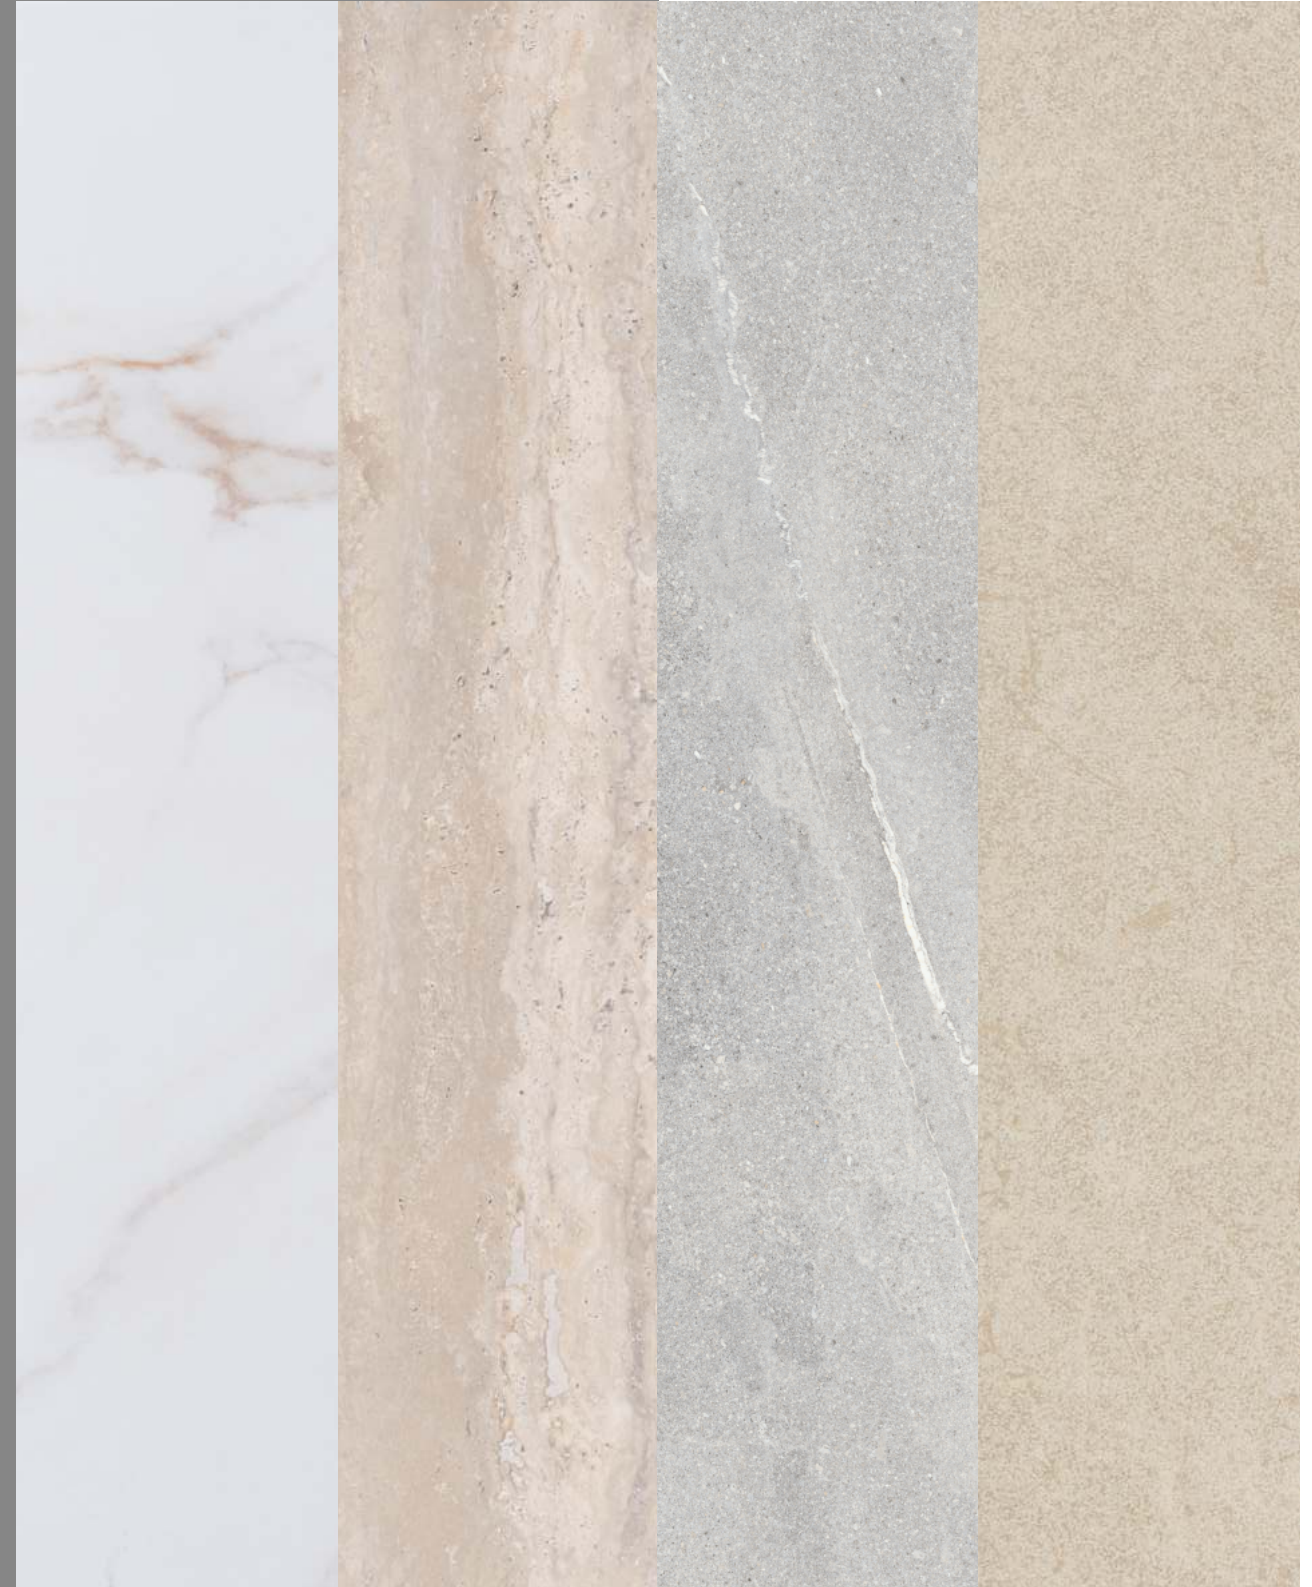

The resistance that natural materials acquire over thousands of years can now be achieved with technology in just a few hours. Ecoceramic's porcelain tile materials have the same resistance as rock, thanks to the raw materials that are used and the pressing system and firing cycles to which the tiles are subject. This resistance is combined with an exquisite design inspired by nature, bringing a multitude of different patterns to our porcelain tiles.

bellagio brillo

Característica técnicas / Technical features

Formatos / Sizes

60,8x60,8 / 24"x24"

*Más info / More info

Colores / Colours

Bellagio Brillo Blanco

Bellagio Brillo Perla

about

eco red wall tiles

Eco Red, comprende los productos de pasta roja de Ecoceramic. La cerámica pasta roja es una tipología de material cerámico llamado de esta forma por las arcillas que se utilizan para su fabricación, que son de colores rojizos. Materiales versátiles utilizados normalmente para pared, aunque no puedes perderte su versión para pavimento.

Eco Red is Ecoceramic's red-body tile range. Red-body ceramic tile materials are named after the reddish clay used to manufacture them. These versatile tiles are normally used on walls, although the version for floor is another product not to be missed.