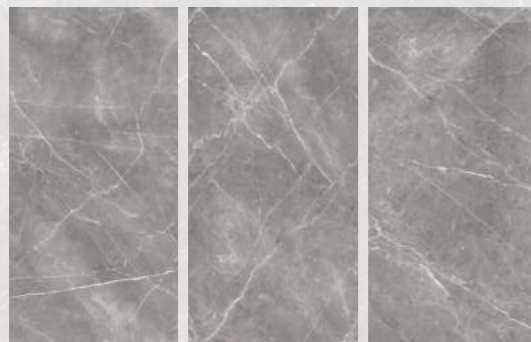

Eco-Luxe is an exclusive porcelain tile range encompassing all Ecoceramic's polished tile collections. The glossy shine of a polished finish has always been popular. Its classic elegance brings timeless beauty to interiors.

Caras disponibles / Available Faces

Formatos / Sizes

- 30x60 / 12"x24" 
- 60x60 / 24"x24" 
- 75x75 / 30"x30" 
- 60x120 / 24"x48" 

Código de tarifa / Price list

- LP0450
- LP0840
- LP0875
- LP0869

* Diseños de mallas disponibles pág. 582-583
Available mosaics design pag. 582-583