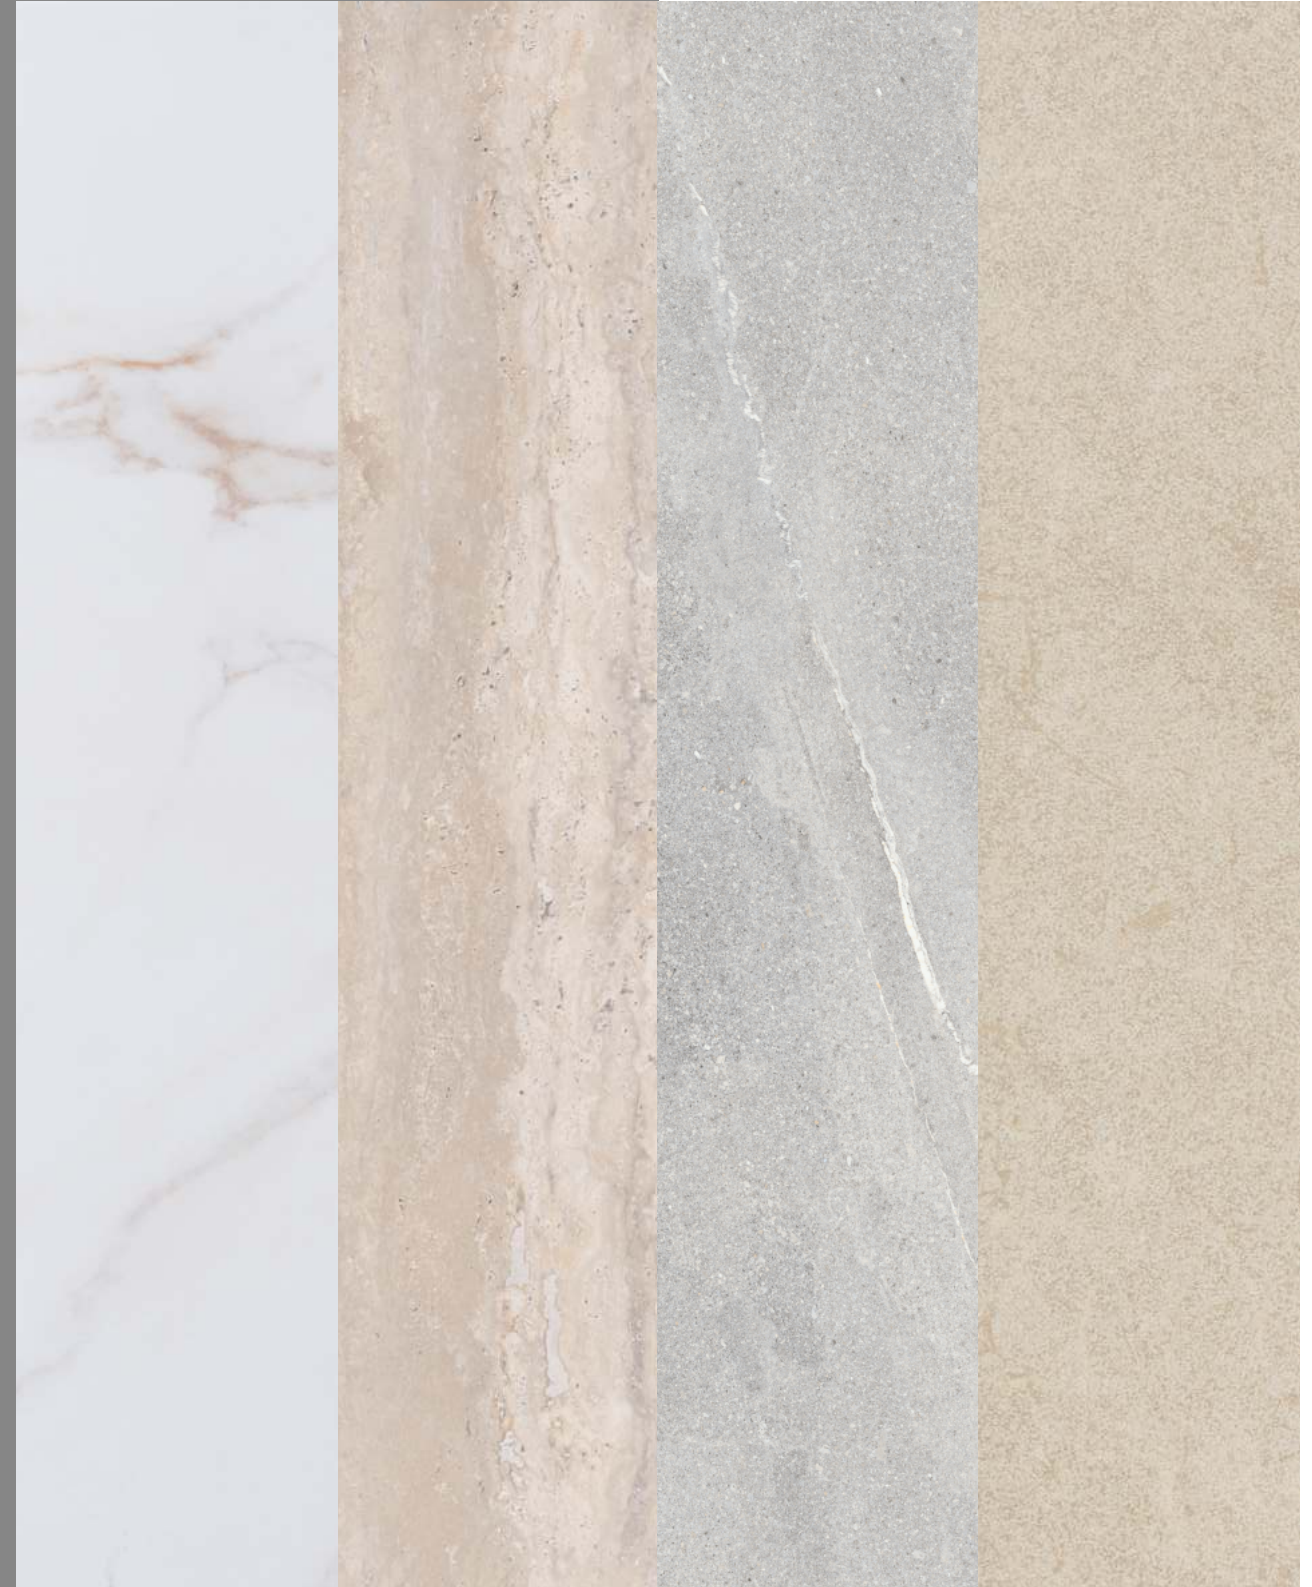

The resistance that natural materials acquire over thousands of years can now be achieved with technology in just a few hours. Ecoceramic's porcelain tile materials have the same resistance as rock, thanks to the raw materials that are used and the pressing system and firing cycles to which the tiles are subject. This resistance is combined with an exquisite design inspired by nature, bringing a multitude of different patterns to our porcelain tiles.

Código de tarifa / Price list

Formato/Size	Código de tarifa Mate /Price list
30x60	PM0450
60x60	PM0840
60x120	PM0250

about eco white

Eco White es la tipología de productos de pasta blanca de Ecoceramic. Productos que por las materias primas utilizadas en su fabricación son la base perfecta para los diseños más auténticos y especiales. La pureza de las arcillas blancas hace que los colores de la cerámica resalten y se consigan tonalidades más vivas.

Eco White is Ecoceramic's white-body tile range. The raw materials used to manufacture the tiles create the perfect backdrop for designs with a unique, highly original appeal. Thanks to the purity of the white clay, the colours of the designs shine out with added vitality.