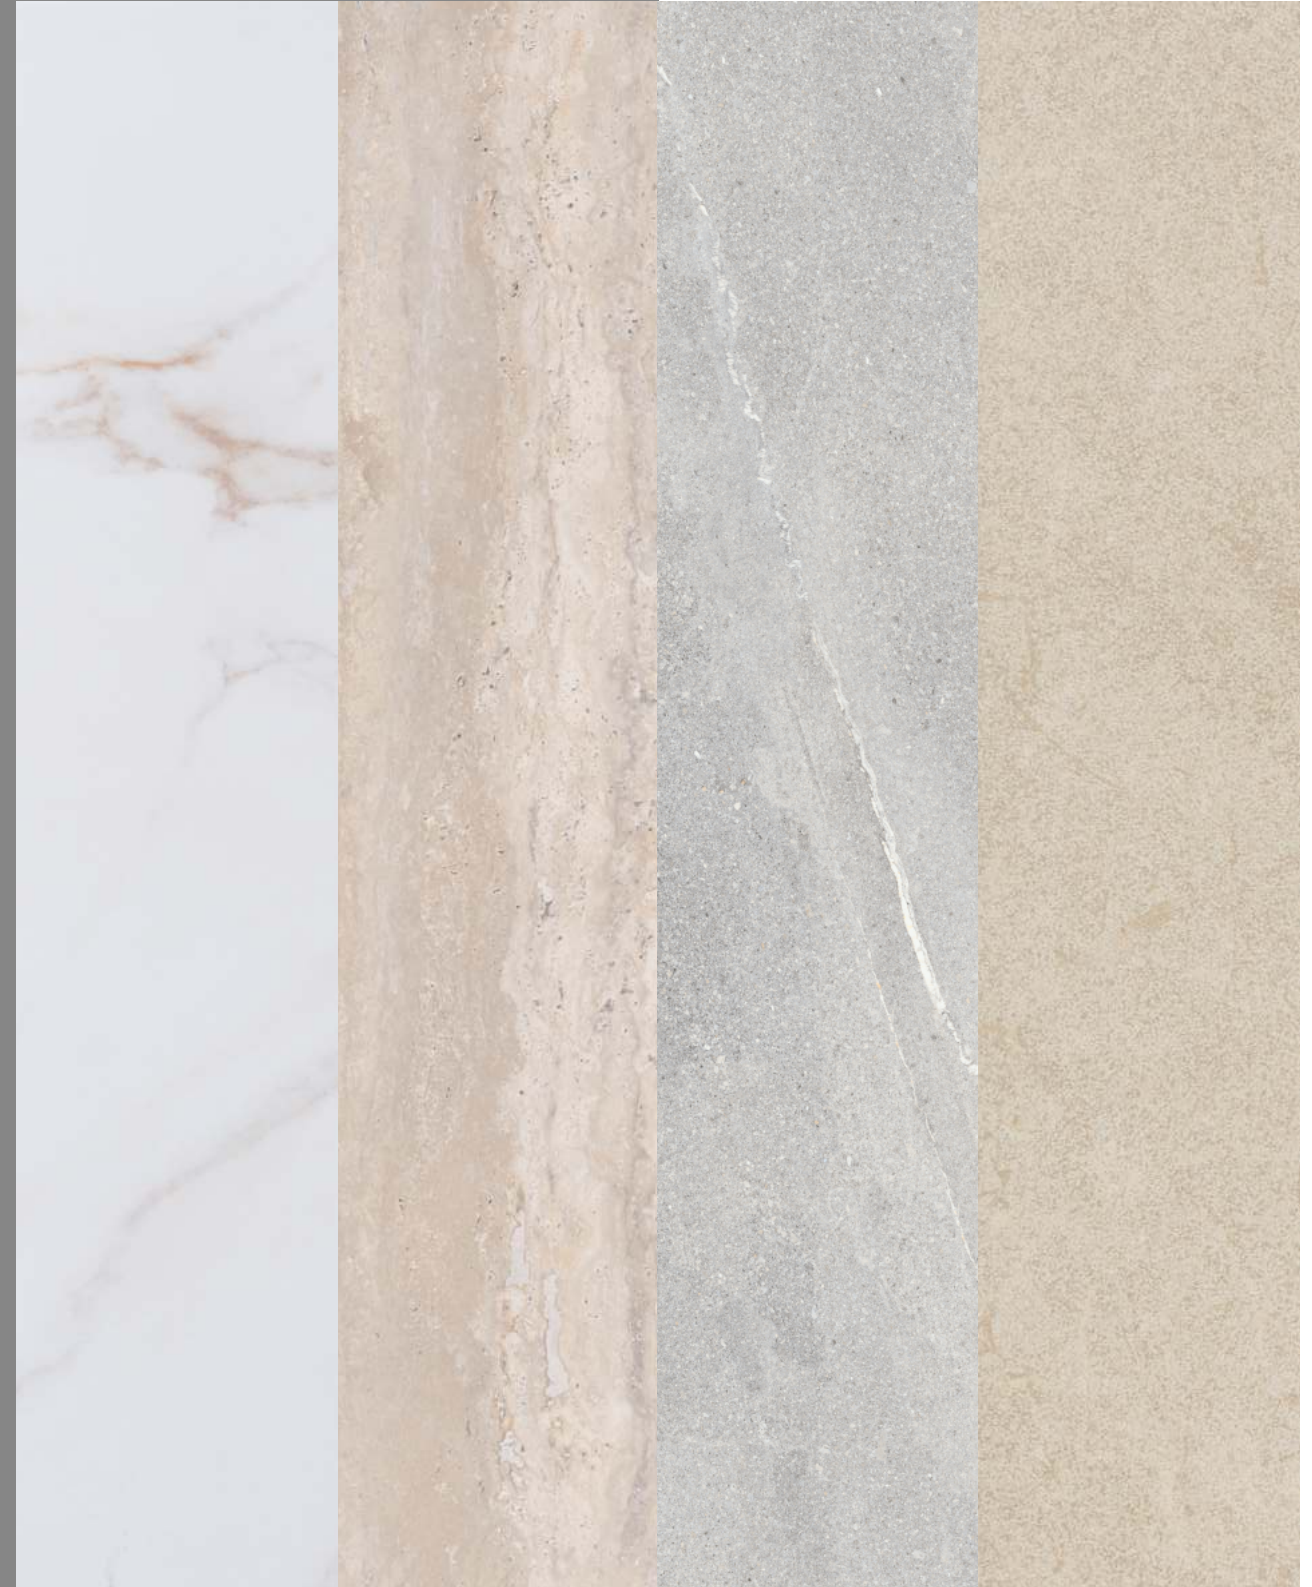

The resistance that natural materials acquire over thousands of years can now be achieved with technology in just a few hours. Ecoceramic's porcelain tile materials have the same resistance as rock, thanks to the raw materials that are used and the pressing system and firing cycles to which the tiles are subject. This resistance is combined with an exquisite design inspired by nature, bringing a multitude of different patterns to our porcelain tiles.

# chelsea

Característica técnicas / Technical features

Formatos / Sizes

45x45 / 18"x18"

\*Más info / More info

Colores / Colours

Chelsea Sky

Chelsea Eden