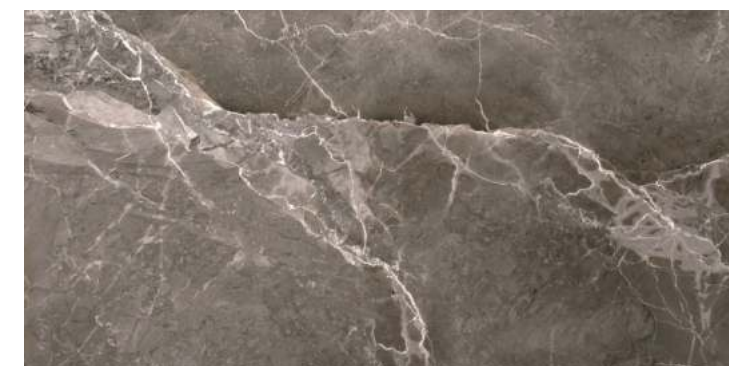

Earthstone Graphite

Packing list

Formato/Size	pz/cj	m²/cj	kg / cj	cj/pl	m2 /pl	kg / pl
60,8x60,8	4	1,48	31,35	30	44,40	960
60x60	4	1,44	31,50	30	43,20	965
75x75	3	1,69	41,20	30	50,70	1256
60x120	2	1,44	29,5	36	51,84	1091

Código de tarifa / Price list

Formato/Size	Código de tarifa Mate /Price list
60,8x60,8	PB0440
60x60	PB0840
75x75	PB0875
60x120	PB0250