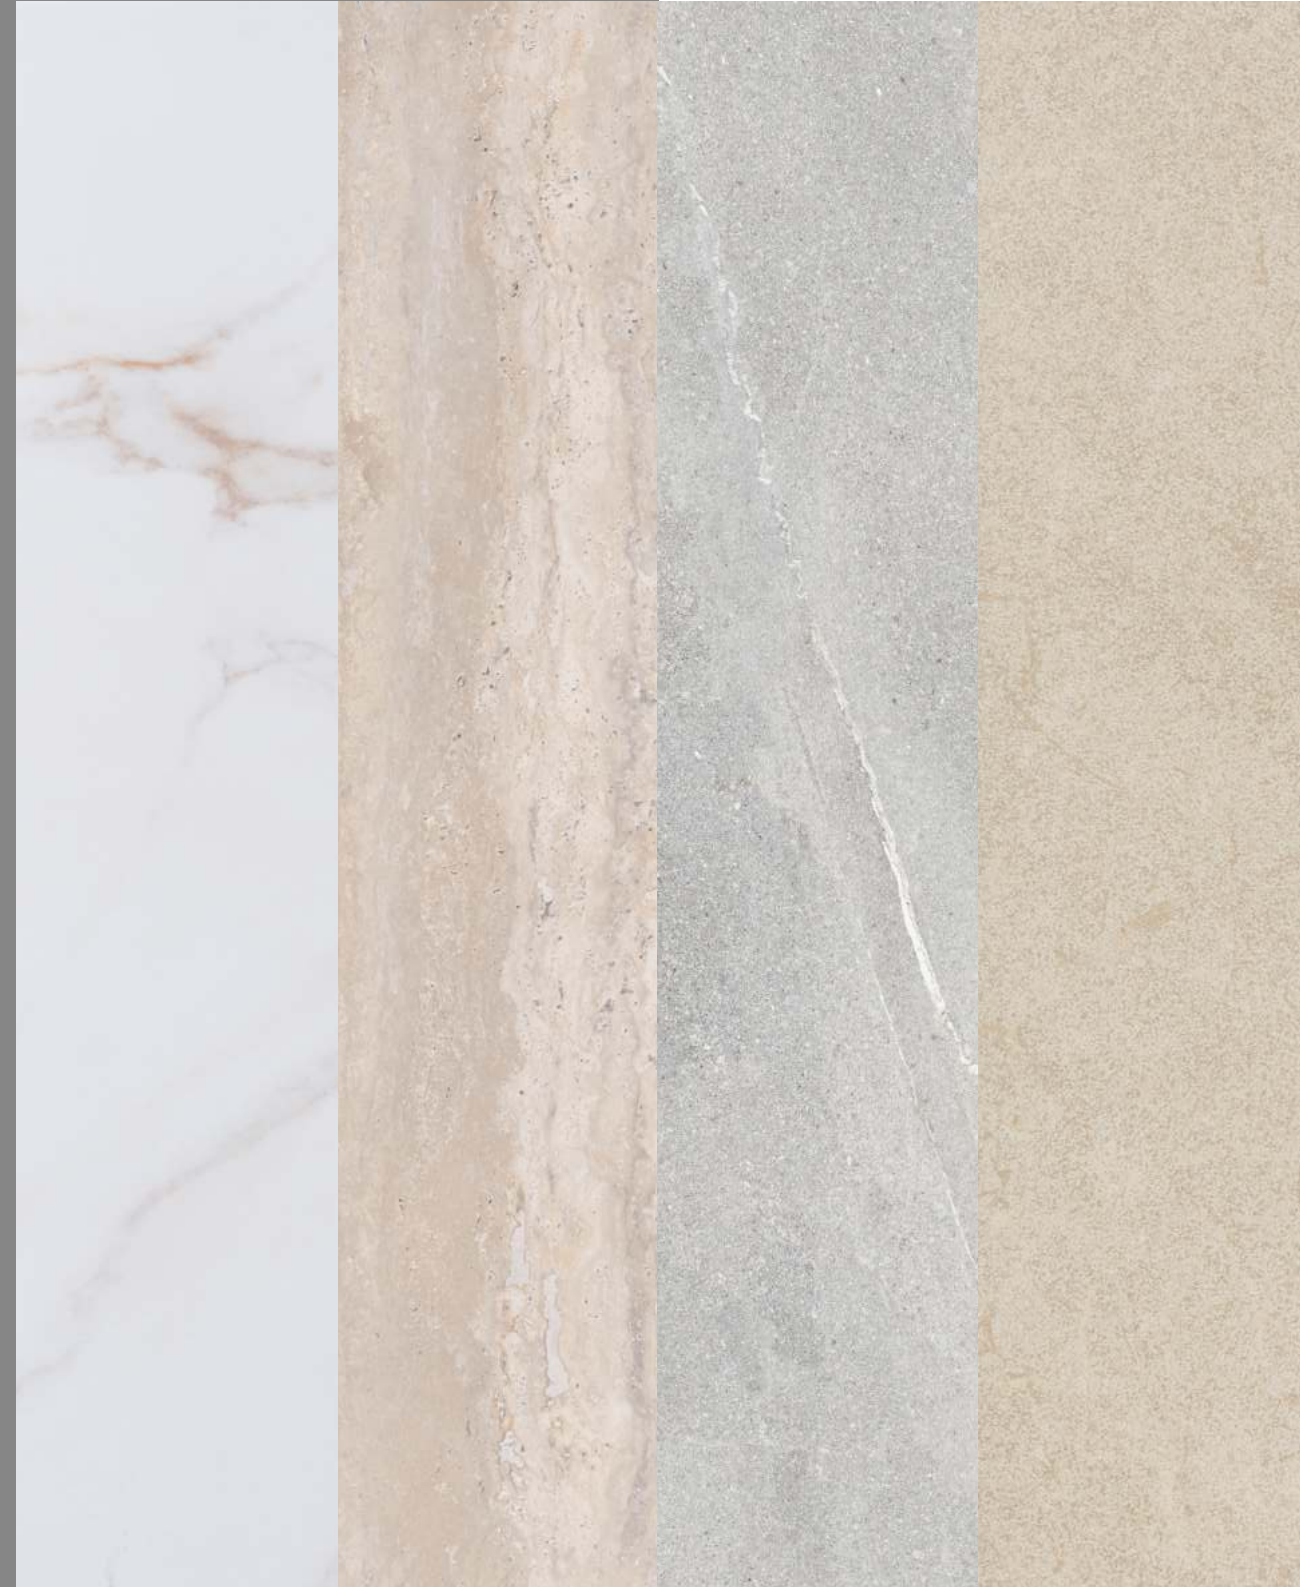

The resistance that natural materials acquire over thousands of years can now be achieved with technology in just a few hours. Ecoceramic's porcelain tile materials have the same resistance as rock, thanks to the raw materials that are used and the pressing system and firing cycles to which the tiles are subject. This resistance is combined with an exquisite design inspired by nature, bringing a multitude of different patterns to our porcelain tiles.

Código de tarifa / Price list

Formato/Size	Código de tarifa Mate /Price list
60,8x60,8	PB0440
60x60	PB0840
75x75	PB0875
60x120	PB0250

about

eco red wall tiles

Eco Red, comprende los productos de pasta roja de Ecoceramic. La cerámica pasta roja es una tipología de material cerámico llamado de esta forma por las arcillas que se utilizan para su fabricación, que son de colores rojizos. Materiales versátiles utilizados normalmente para pared, aunque no puedes perderte su versión para pavimento.

Eco Red is Ecoceramic's red-body tile range. Red-body ceramic tile materials are named after the reddish clay used to manufacture them. These versatile tiles are normally used on walls, although the version for floor is another product not to be missed.