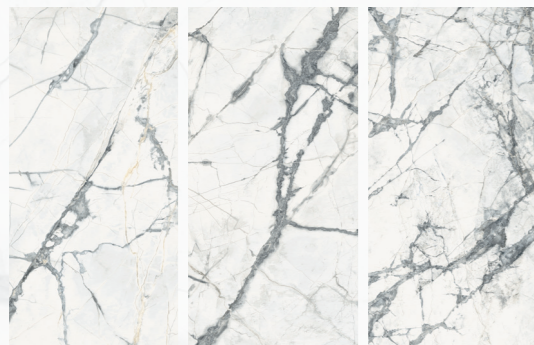

Caras disponibles / Available Faces

Formatos / Sizes

- 30x60 / 12"x24"
- 60x60 / 24"x24"
- 60x120 / 24"x48"
- 90x90 / 36"x36"

Código de tarifa / Price list

- LP0450
- LP0840
- LP0869
- LP0090

* Diseños de mallas disponibles pág. 582-583
Available mosaics design pag. 582-583

*Más info / More info

Característica técnicas / Technical features

Packing list

Formato/Size	pz/cj	m² /cj	kg / cj	cj/pl	m2 /pl	kg / pl
30x60	6	1,08	23,6	48	51,84	1152
60x60	4	1,44	31,50	30	43,20	965
60x120	2	1,44	34,25	32	46,08	1121
90x90	2	1,62	33	32	51,84	1086