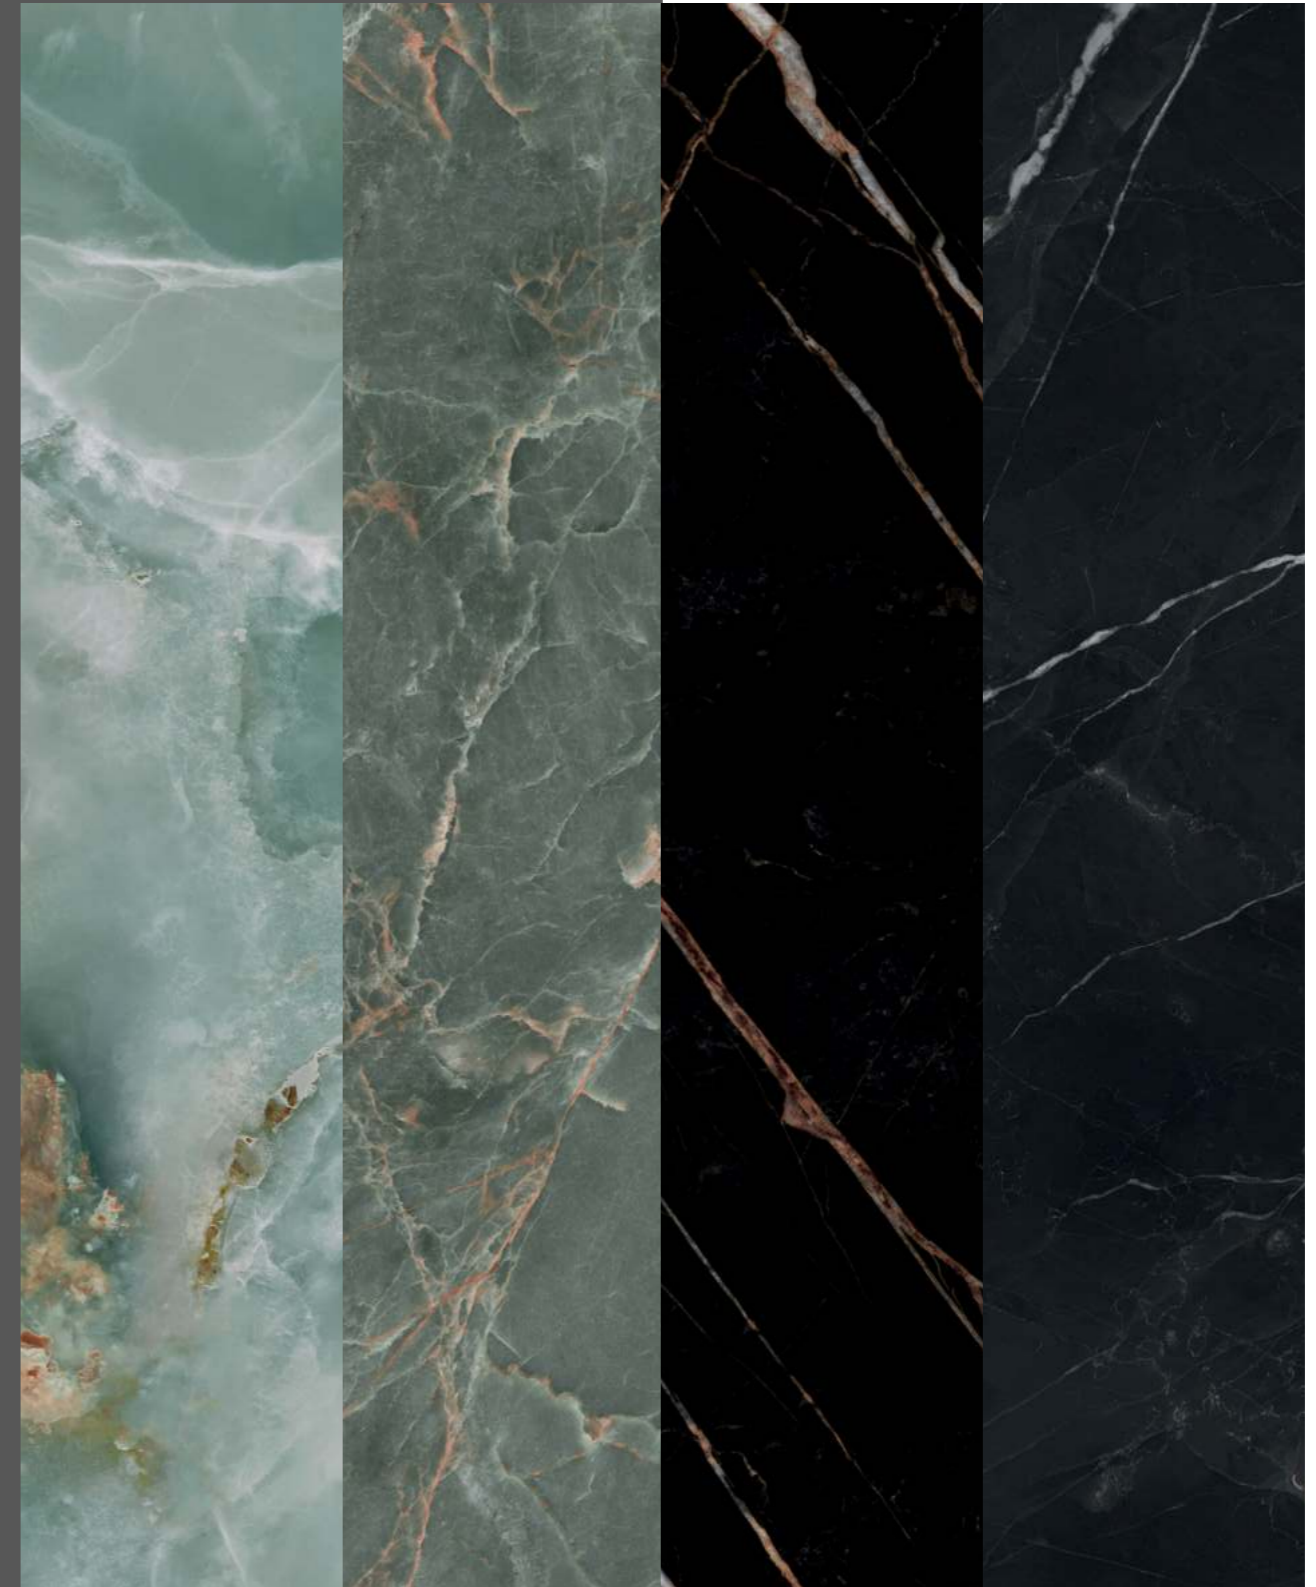

Our most sophisticated range, Ultra Gloss combines an XXL format with an extra glossy finish, thanks to the use of new manufacturing technologies. The glossy grits on the tiles lend them a mirror-like shine once they have been polished.