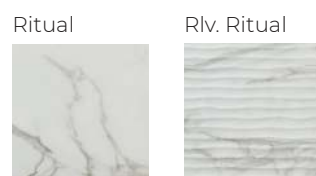

Completa la colección / Complete the collection

eco white

* Más información / More information pág. 502-503

porcelain