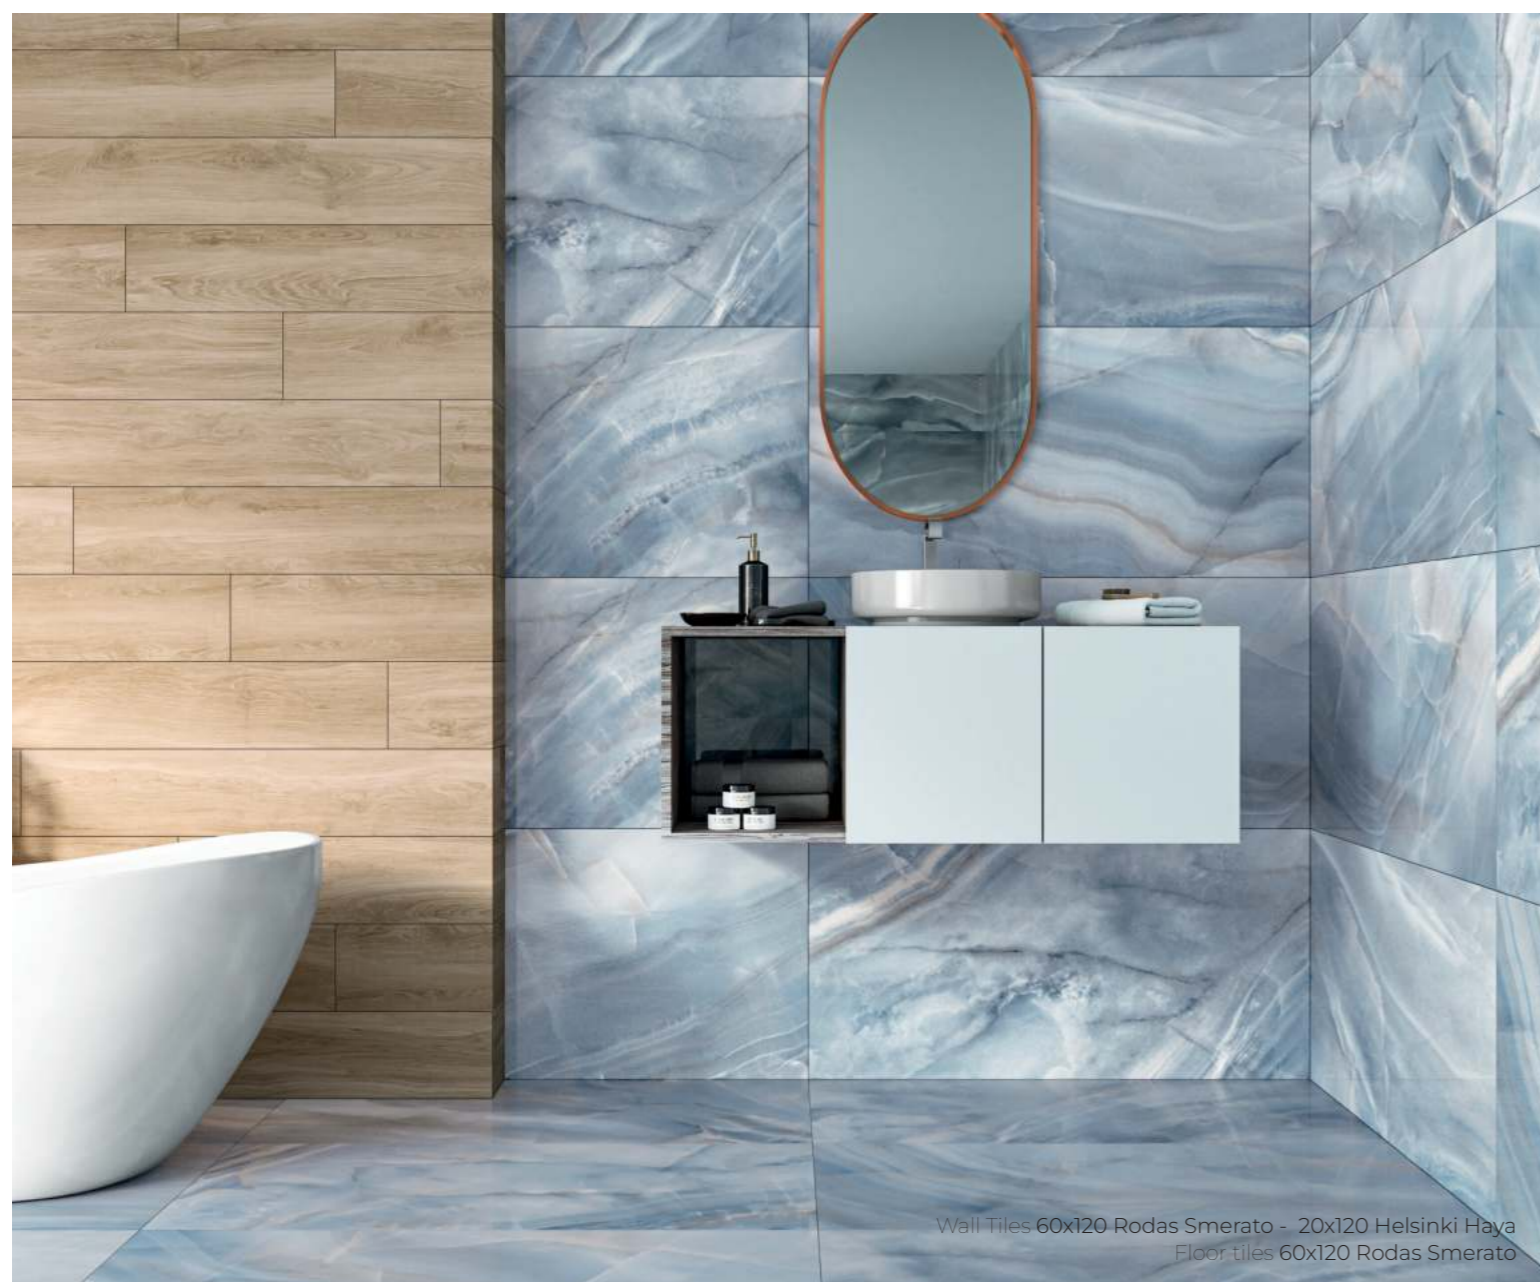

Eco-Luxe is an exclusive porcelain tile range encompassing all Ecoceramic's polished tile collections. The glossy shine of a polished finish has always been popular. Its classic elegance brings timeless beauty to interiors.

rodas

Eco Luxe

Colores / Colours

White

Perla

Smerato

Ambra

Light Beige

Formatos / Sizes

Wall Tiles 60x120 Rodas Smerato - 20x120 Helsinki Haya
Floor tiles 60x120 Rodas Smerato

Colores / Colours

Rodas White

Rodas Perla

Rodas Smerato

No disponible en / No available
90x90 / 75x150 / 120x120