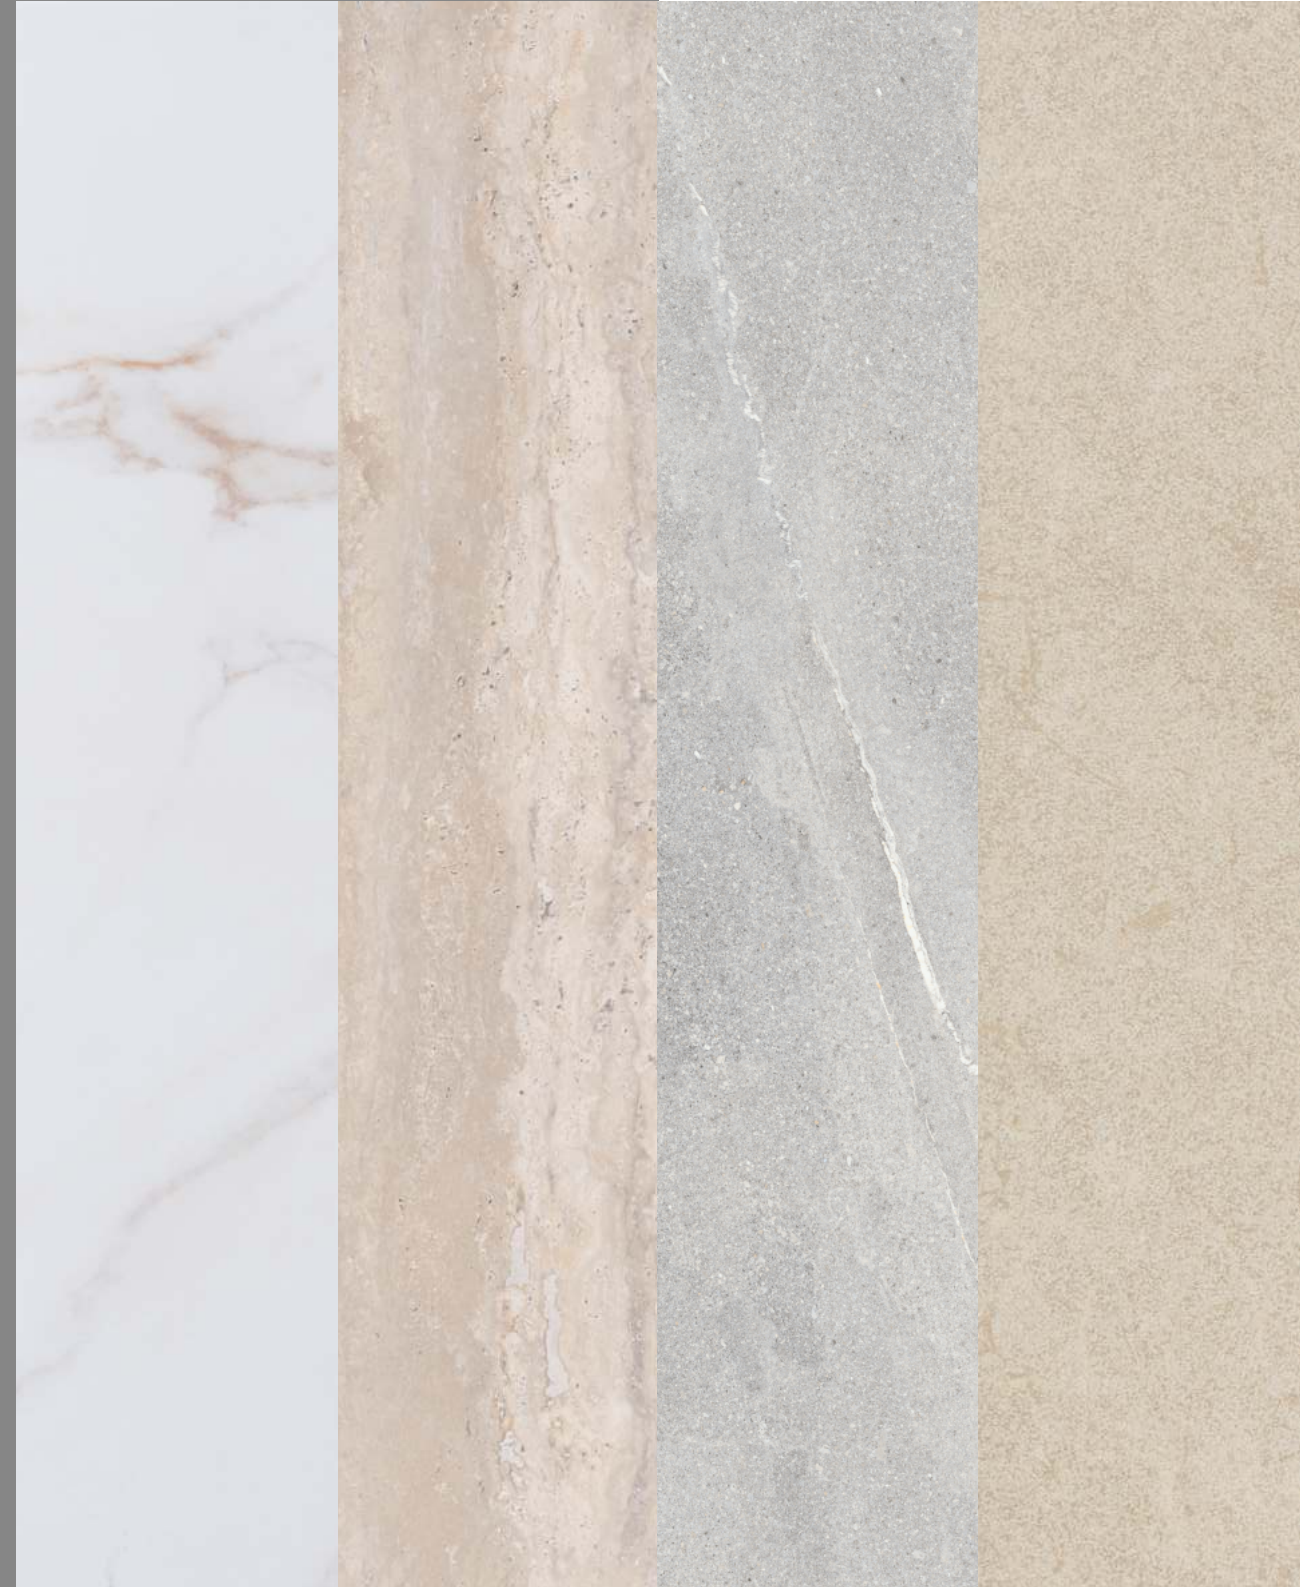

The resistance that natural materials acquire over thousands of years can now be achieved with technology in just a few hours. Ecoceramic's porcelain tile materials have the same resistance as rock, thanks to the raw materials that are used and the pressing system and firing cycles to which the tiles are subject. This resistance is combined with an exquisite design inspired by nature, bringing a multitude of different patterns to our porcelain tiles.

valentino

SHAPE TECH

Porcelain

Colores / Colours

Beige

Natural

# valentino

Característica técnicas / Technical features

Formatos / Sizes

60x120 / 24"x48"

\*Más info / More info

Wall tiles & Floor tiles 60x120 Valentino Beige

Colores / Colours

Valentino Beige