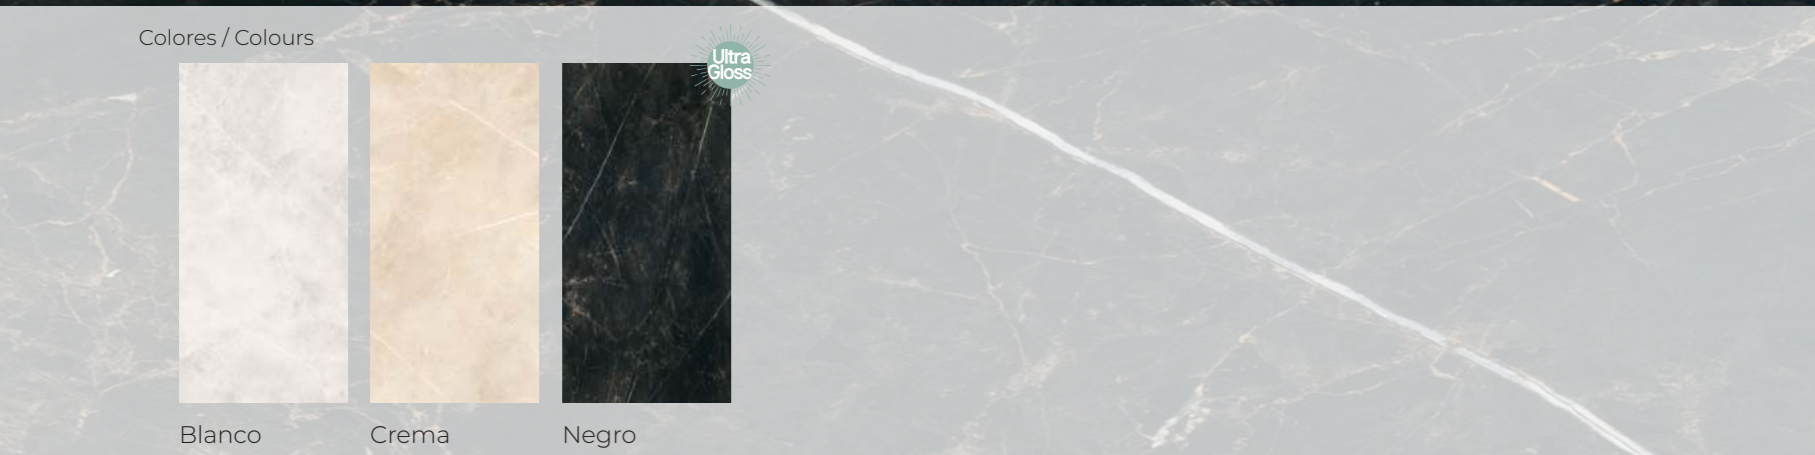

Eco-Luxe is an exclusive porcelain tile range encompassing all Ecoceramic's polished tile collections. The glossy shine of a polished finish has always been popular. Its classic elegance brings timeless beauty to interiors.

verdi

Eco Luxe

Colores / Colours

Blanco

Crema

Negro

Ultra
Gloss

Característica técnicas / Technical features

Formatos / Sizes

* Diseños de mallas disponibles pág. 582-583
Available mosaics design pag. 582-583

*Más info / More info
Verdi Negro

*Más info / More info
Verdi

Floor tiles 120x120 Verdi Blanco

Colores / Colours