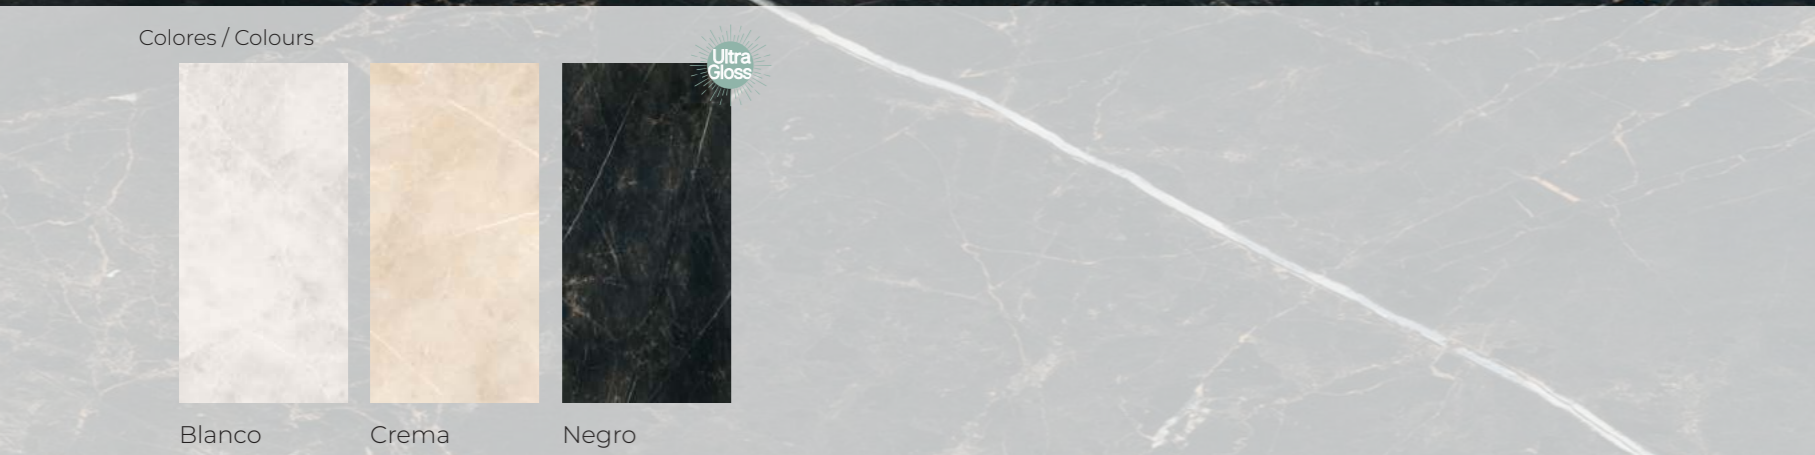

Eco-Luxe is an exclusive porcelain tile range encompassing all Ecoceramic's polished tile collections. The glossy shine of a polished finish has always been popular. Its classic elegance brings timeless beauty to interiors.

verdi

Eco Luxe

Colores / Colours

Blanco

Crema

Negro

Ultra  
Gloss

Característica técnicas / Technical features

Formatos / Sizes

\* Diseños de mallas disponibles pág. 582-583  
Available mosaics design pag. 582-583

\*Más info / More info  
Verdi Negro

\*Más info / More info  
Verdi

Floor tiles 120x120 Verdi Blanco

Colores / Colours