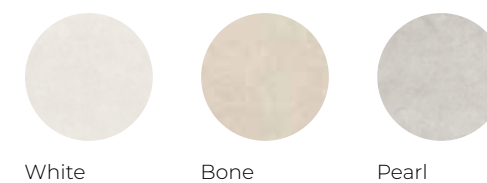

Colores / Colours