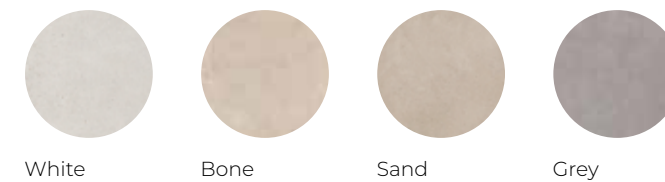

Característica técnicas / Technical features

Colores / Colours