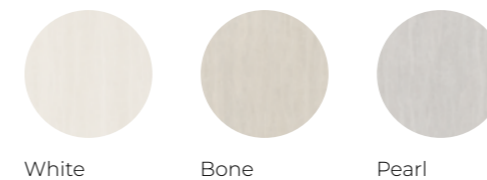

Colores / Colours

White

Bone

Pearl

Formatos / Sizes

Southwell Vein

Porcelánico / Porcelain

Wall Tiles 100x100 Southwell Vein Pearl - Floor Tiles 100x100 Southwell Cross Pearl