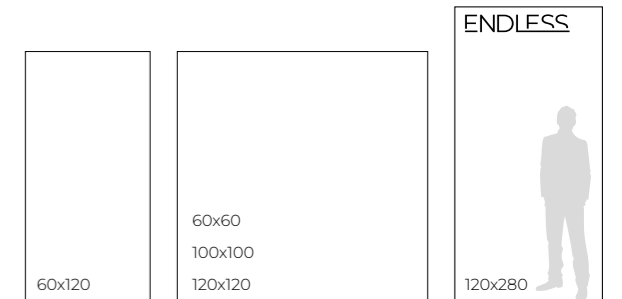

Colores / Colours

White

Bone

Pearl

Formatos / Sizes

Southwell Vein

Porcelánico / Porcelain

Wall Tiles 100x100 Southwell Vein Pearl - Floor Tiles 100x100 Southwell Cross Pearl