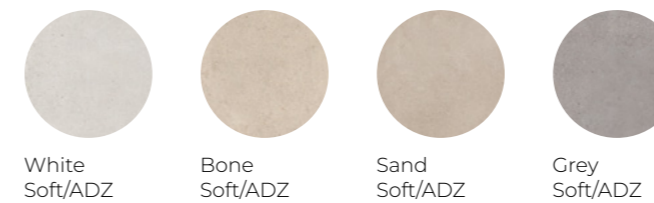

Características técnicas / Technical features

Colores / Colours