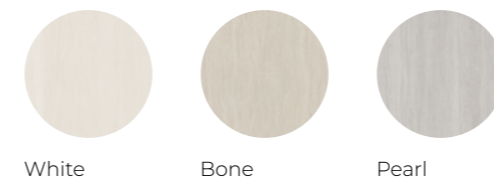

Colores / Colours

White

Bone

Pearl

Formatos / Sizes

60x120

120x120

Pol Vein Southwell

Wall Tiles 60x120 Pol Vein Southwell White
Floor Tiles 120x120 Pol Vein Southwell Pearl

Pol Vein Southwell

Porcelánico / Porcelain

White 60x120

Bone 60x120

Pearl 60x120

Wall Tiles 60x120 Pol Vein Southwell Bone - Floor Tiles 60x120 Pol Vein Southwell Bone

Característica técnicas / Technical features

Colores / Colours

White Bone Pearl

Formatos / Sizes

Wall Tiles 60x120 Lin Babilon Perla

Full Color Body

Lin Babilon

ES