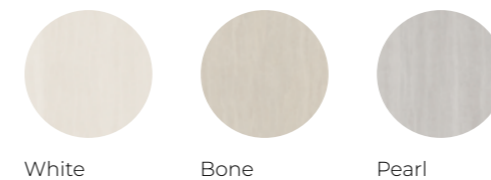

Característica técnicas / Technical features

Colores / Colours

White Bone Pearl