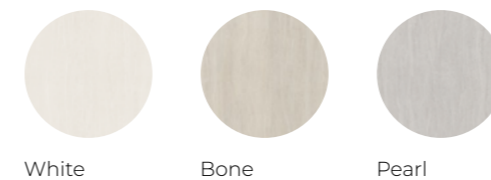

Característica técnicas / Technical features

Colores / Colours